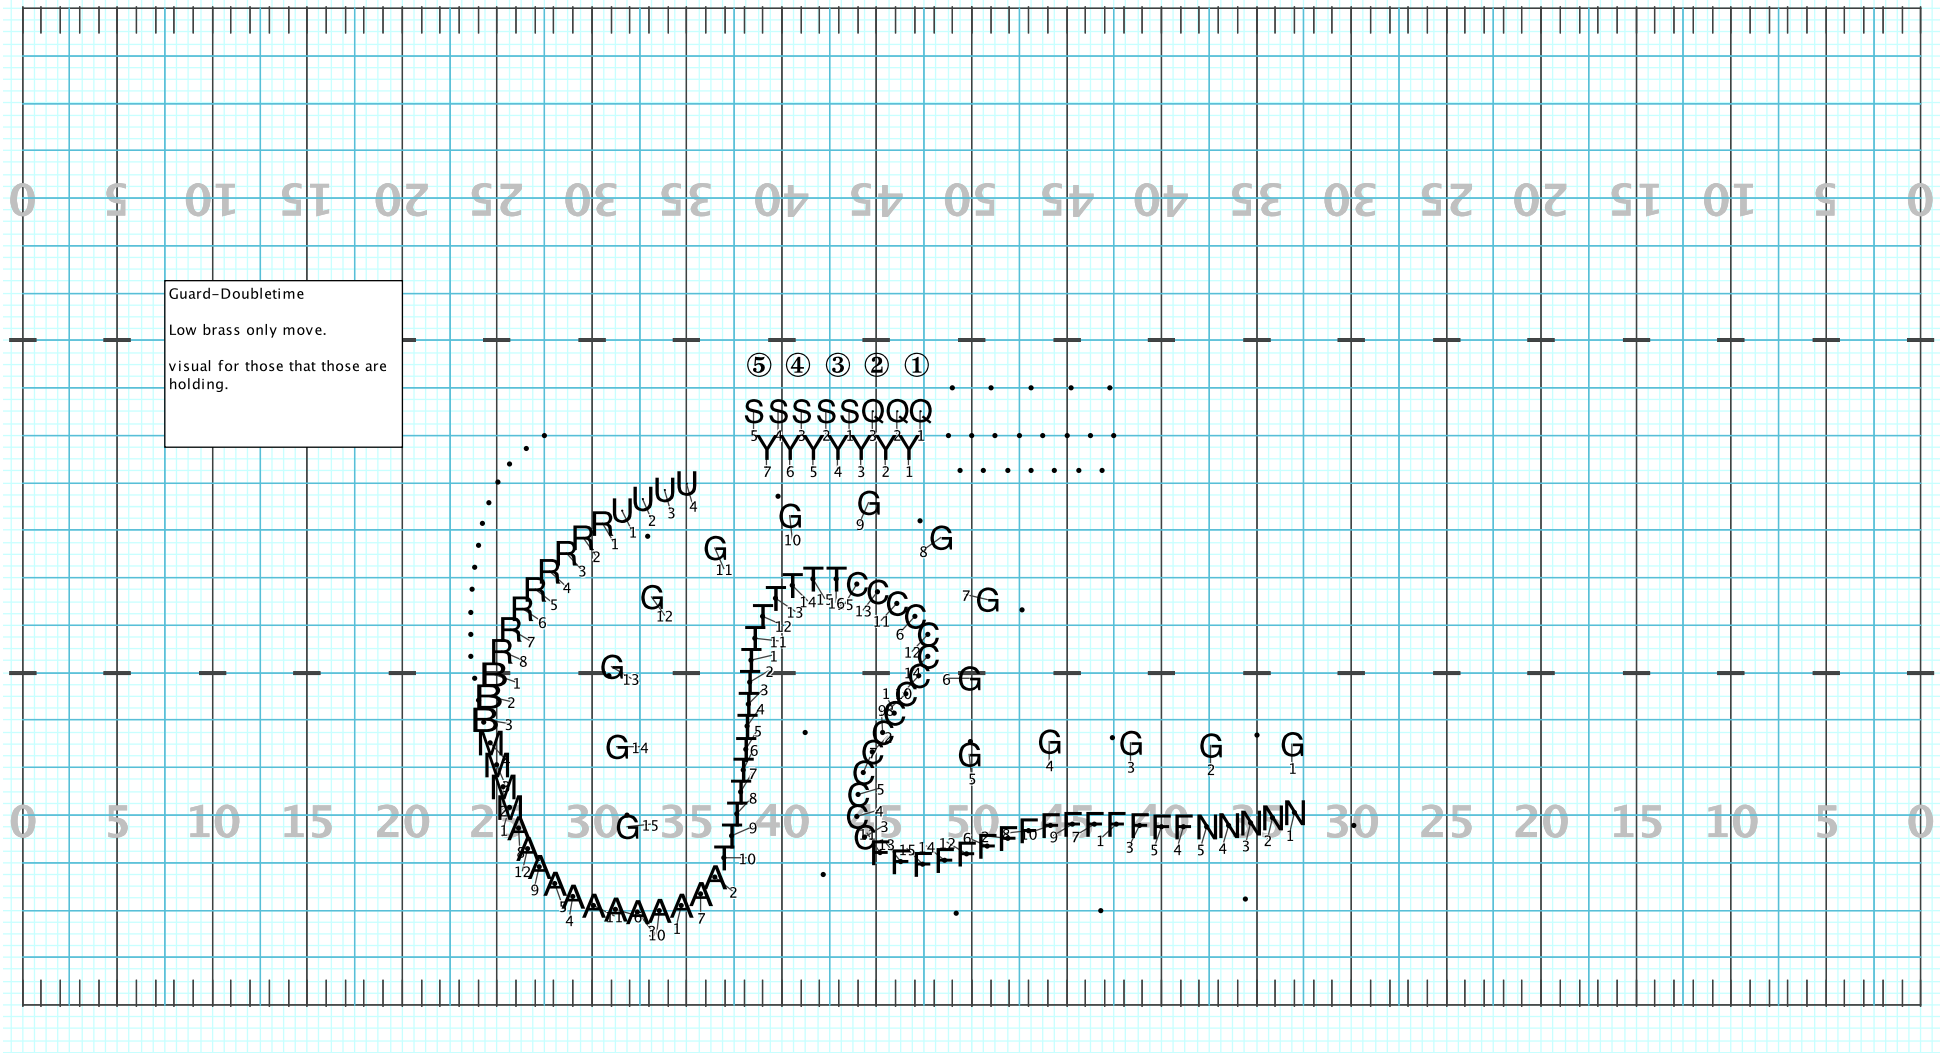

Director Viewpoint

Director Viewpoint

Director Viewpoint

Guard-Doubletime
Low brass only move.
visual for those that those are holding.

Director Viewpoint

Quasi FTL- Face front- feet on the quarter note.

Director Viewpoint

Licensed to: Robert J. Sanche
Created on PwWare 3D.

Director Viewpoint