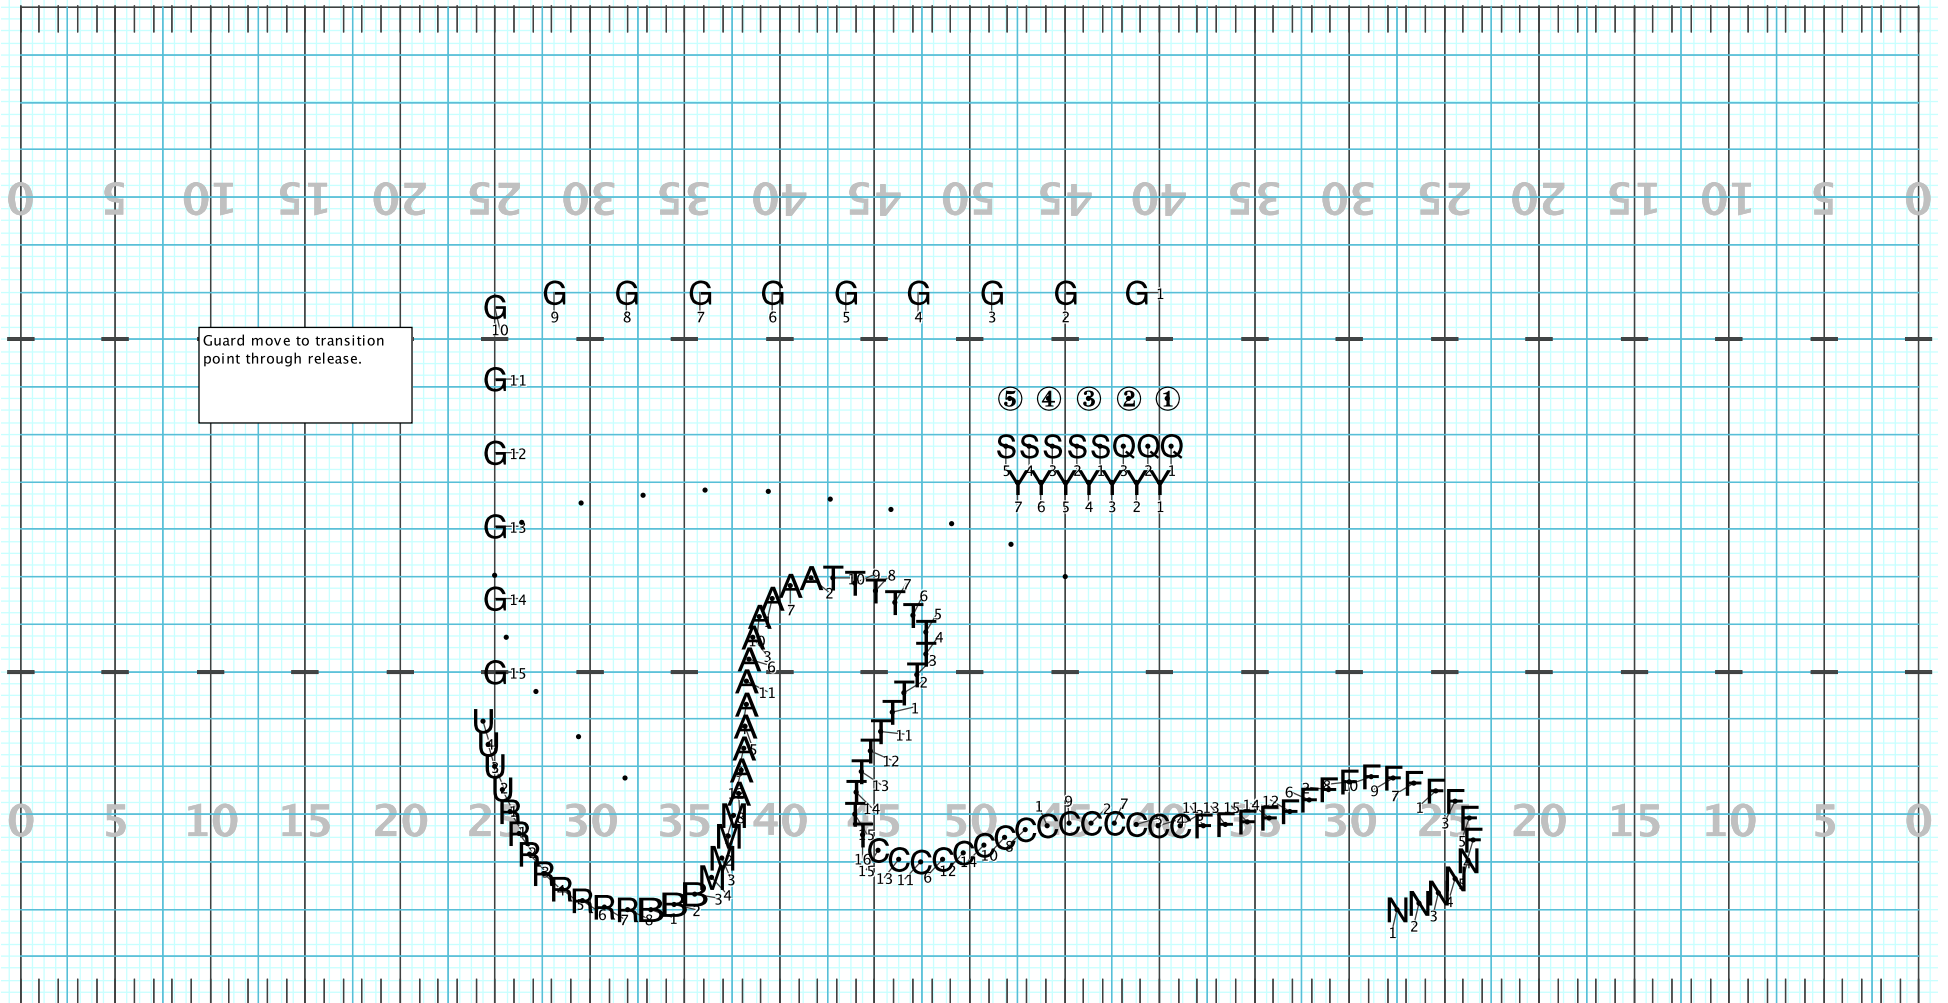

Director Viewpoint

Director Viewpoint

Director Viewpoint

Guard-Doubletime
Low brass only move.
visual for those that those are holding.

Director Viewpoint

Quasi FTL- Face front- feet on the quarter note.

Director Viewpoint

Licensed to: Robert J. Sanche
Created on PwWare 3D.

Director Viewpoint