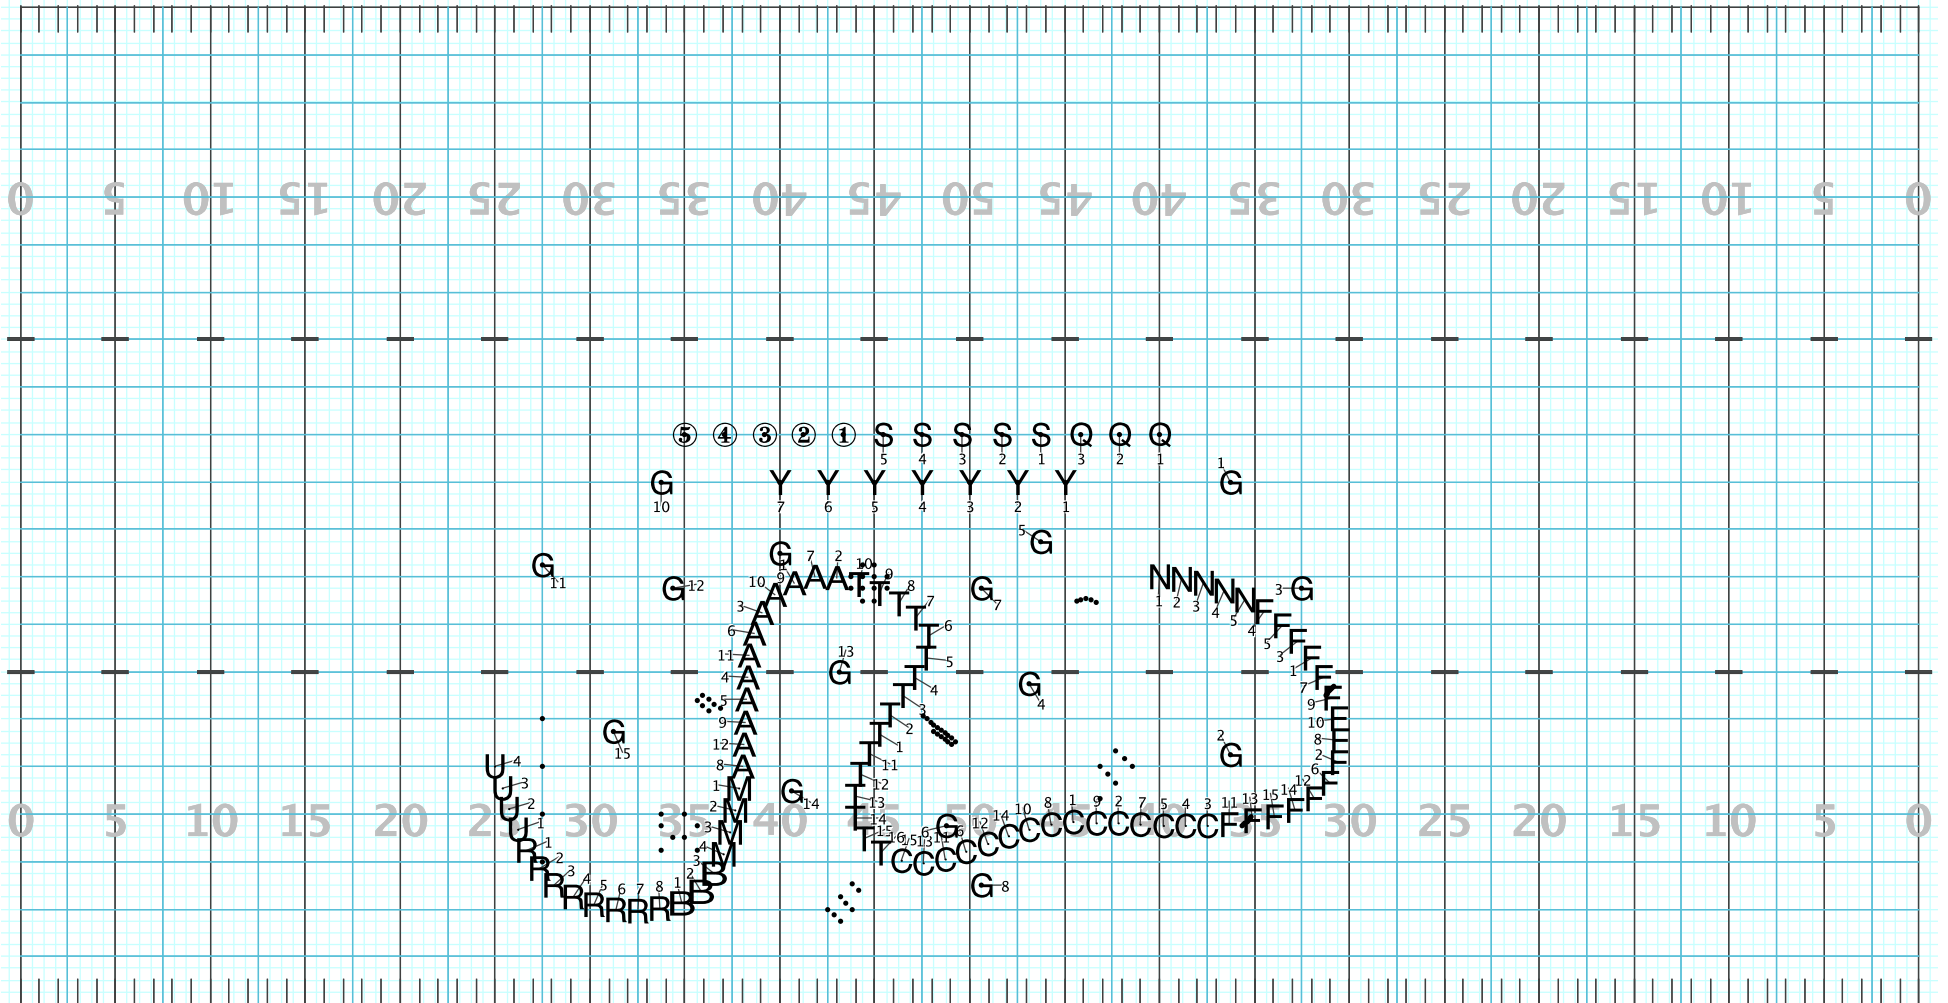

Director Viewpoint

Director Viewpoint

Director Viewpoint

Guard-Doubletime
Low brass only move.
visual for those that those are holding.

Director Viewpoint

Quasi FTL- Face front- feet on the quarter note.

Director Viewpoint

Licensed to: Robert J. Sanche
Created on PwWare 3D.

Director Viewpoint