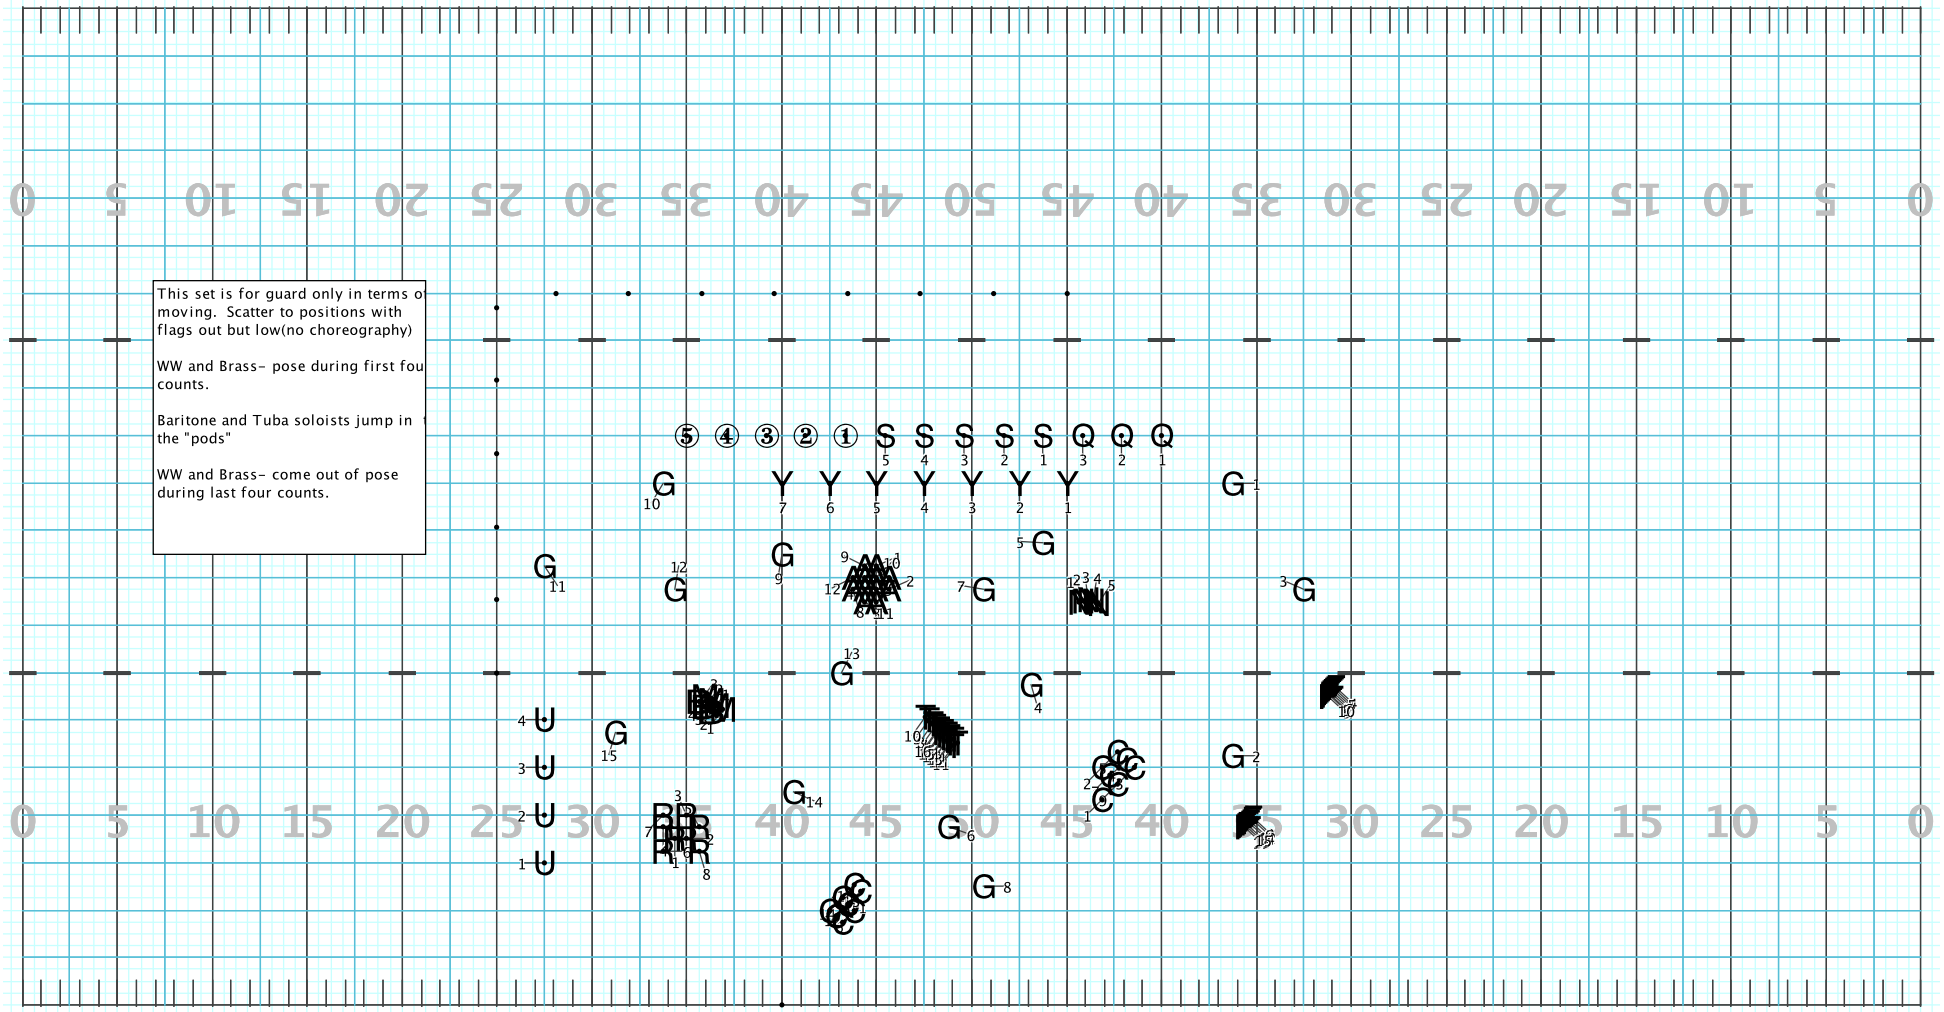

Director Viewpoint

Director Viewpoint

Director Viewpoint

Guard-Doubletime
Low brass only move.
visual for those that those are holding.

Director Viewpoint

Quasi FTL- Face front- feet on the quarter note.

Director Viewpoint

Licensed to: Robert J. Sanche
Created on PwWare 3D.

Director Viewpoint